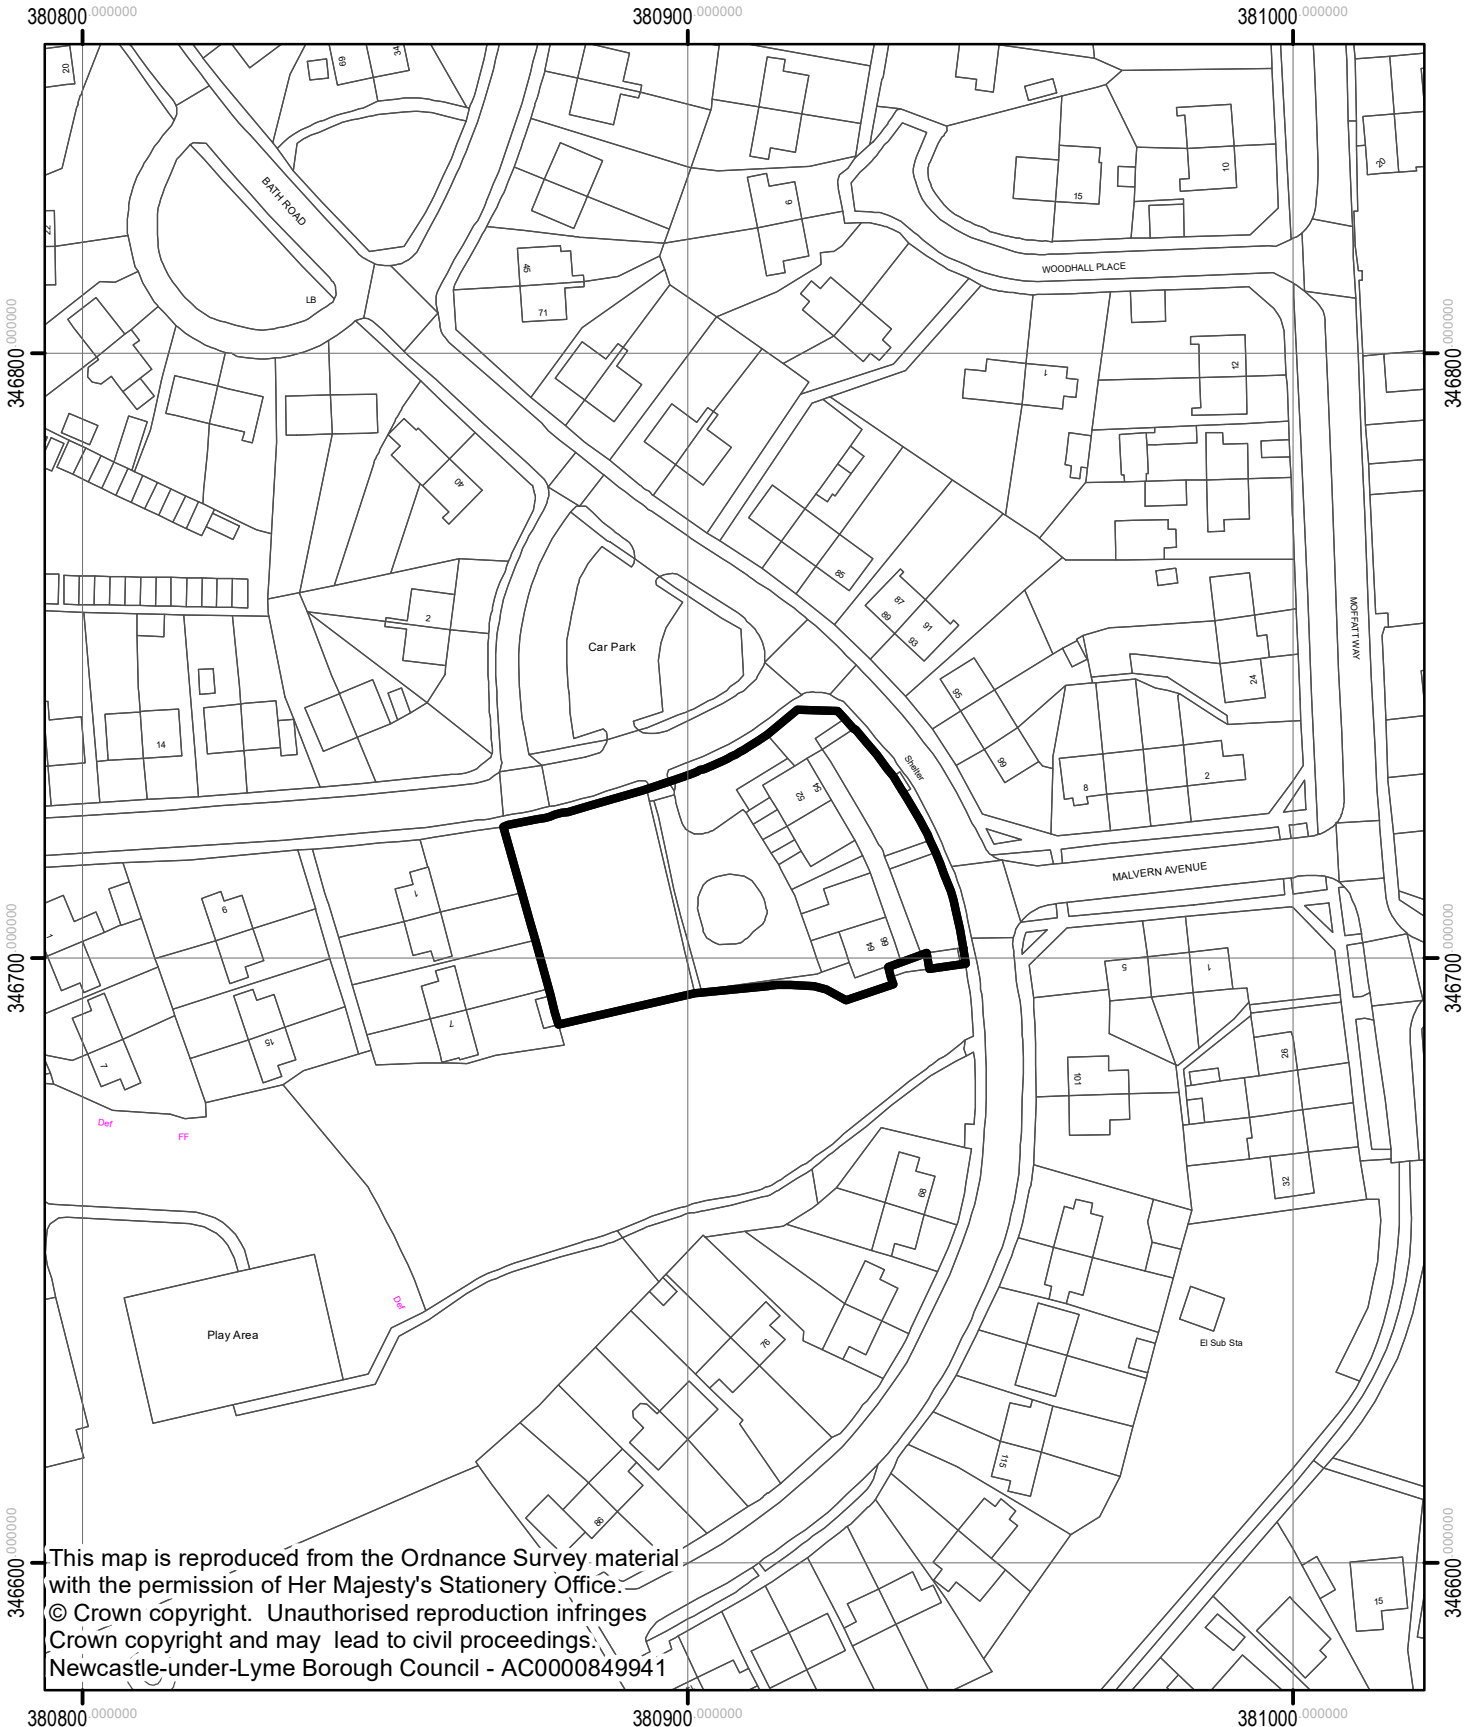

24/00101/FUL
Land At Bath Road
Silverdale

This map is reproduced from the Ordnance Survey material with the permission of Her Majesty's Stationery Office.
© Crown copyright. Unauthorised reproduction infringes Crown copyright and may lead to civil proceedings.
Newcastle-under-Lyme Borough Council - AC0000849941